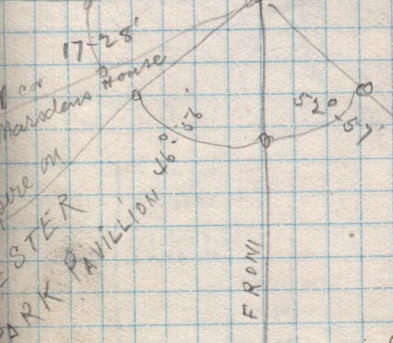

CENTER GREEN ST.

EN.

3rd St.

STER
PARK PAVILLION

571 FT EAST FROM

to be checked

NORTH gable
Rm Chamber
Rock House